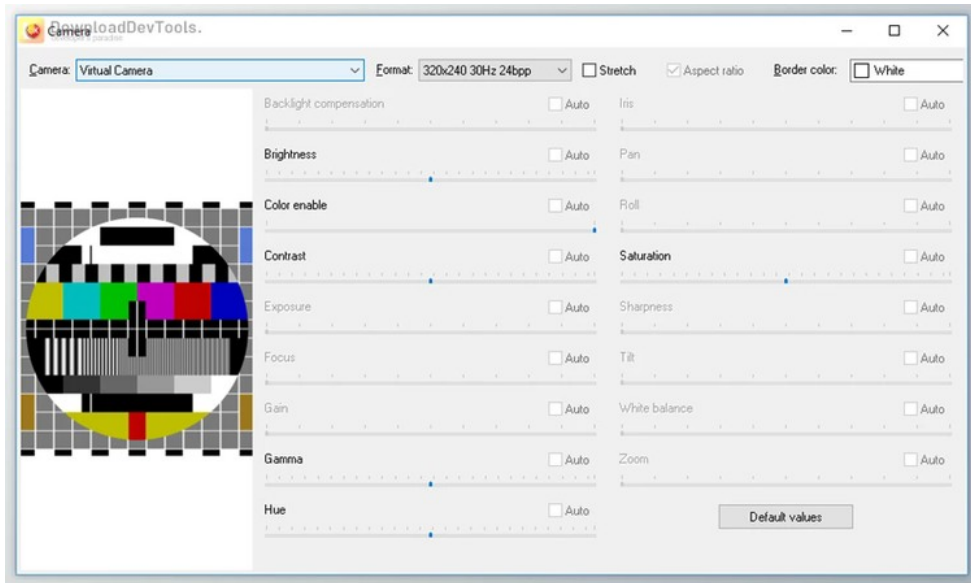

Winsoft Camera v2.8 for Delphi & CB 7-12 Athens Full Source

2024-12-18 23:02:30 label 我要反馈 下载页面

The **Winsoft Camera** is a camera component for Windows and C++, along with the Delphi Builder.

is a component crafted for Delphi and C++ Builder on Windows platforms. It utilizes the DirectShow 9 API, ensuring robust functionality. Compatible with both Windows 32 and Windows 64, this component is available for Delphi/C++ Builder versions 7 through 12 and Lazarus 2.2.6. The registered version includes the source code, allowing customization, and grants royalty-free distribution rights for applications.

Key Features of WinSoft Camera:

1. Utilizes the DirectShow 9 API
2. Compatible with both Windows 32 and Windows 64
3. Available for Delphi/C++ Builder versions 7 through 12 and Lazarus 2.2.6
4. Source code included in the registered version
5. Royalty-free distribution rights for applications