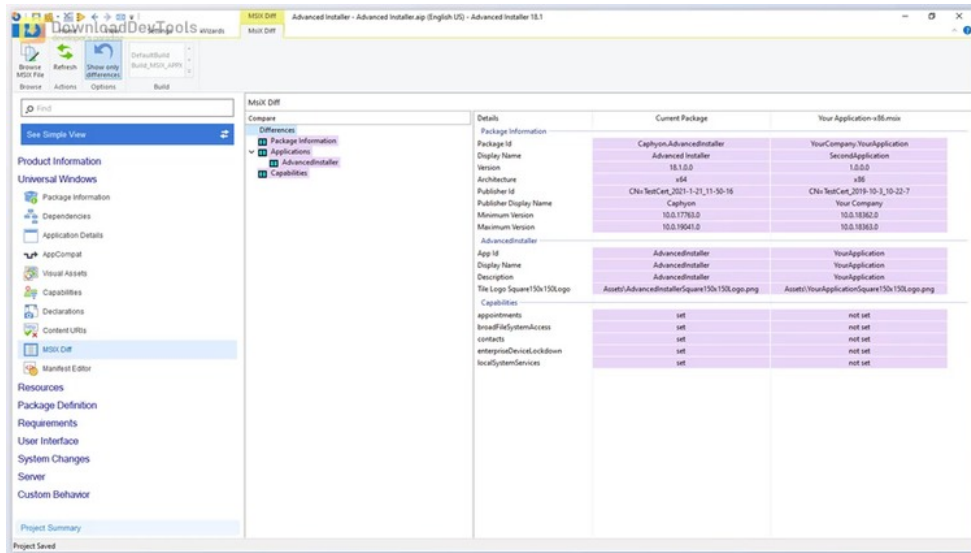

Advanced Installer Architect v23.6.0 (01 Apr 2026) + Portable Edition + CRACK

2026-04-09 10:05:21 label 我要反馈 下载页面

本站所有资源来源于网络，均不支持商用，仅供个人学习与研究。

is a comprehensive Windows Installer authoring tool that has been serving developers, ISVs, and enterprises for over 20 years. With unparalleled support for MSIX technology, it offers powerful and user-friendly features for installing, updating, and configuring products safely and reliably.