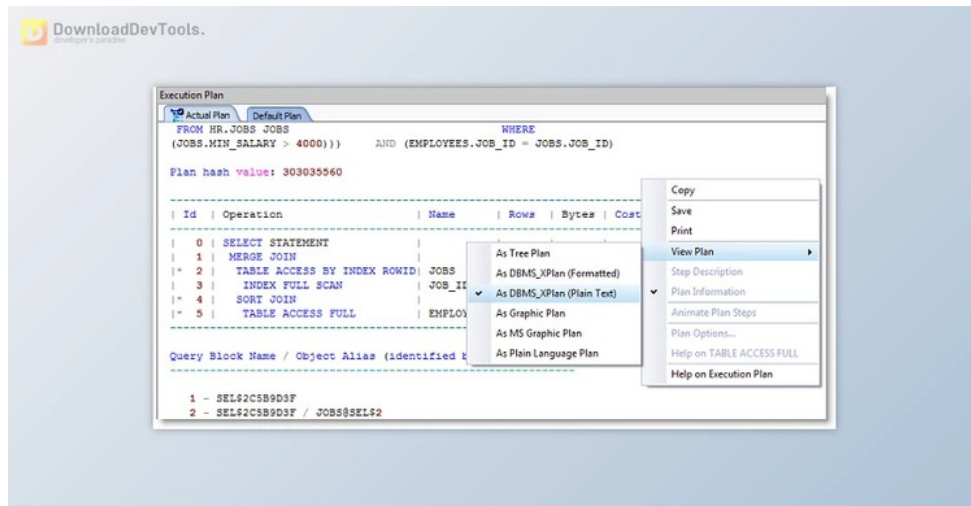

SQL Optimizer for Oracle v9.3.4.1759 Enterprise for Windows + License Key

2025-04-13 23:29:08 label 我要反馈 下载页面

去下载

标签

Tools Database

enhances SQL performance, saving time and effort that would otherwise be spent on manual optimization. In pre-production, it scans database objects and source code to find and fix problematic SQL statements by providing optimized alternatives, allowing for immediate improvements in SQL performance. In production, the tool goes further by generating automated indexes and conducting impact analysis to predict how changes in index creation, database settings, upgrades, and object growth will affect performance.

SQL Optimizer for Oracle enhances this with query optimization features that boost performance and make database administrators more productive. The Oracle Query Optimizer is crucial in processing every SQL statement and determining the best execution plan by analyzing the query structure, statistical data on the underlying objects, and various optimization and execution features.

Key Features of SQL Optimizer for Oracle:

1. Automated SQL Optimization: Automatically scans and identifies problematic SQL in pre-production environments, providing optimized SQL statements for immediate performance improvement.
2. Automated Index Generation: In production, indexes are created automatically to enhance database performance.
3. Impact Analysis: Evaluate how changes in database settings, upgrades, index creation, and object growth will impact performance.
4. Query Optimization Features in Oracle Database 18c: Various tools to maximize SQL performance and improve DBA productivity through innovative plan stability.
5. Oracle Query Optimizer: Essential for processing SQL statements, it determines the most efficient execution plan by analyzing the query structure, statistical data, and relevant features.